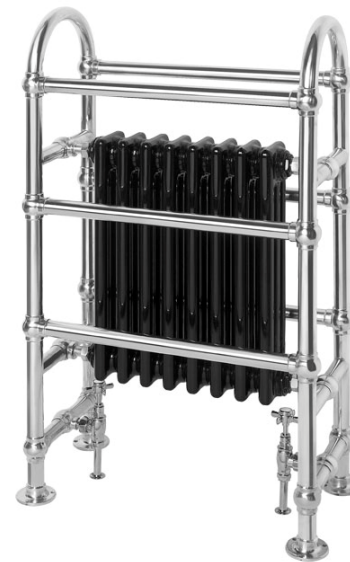

Celtic 2

Sizes shown are not to scale

Showroom 7 Holywell Hill, St Albans, Herts, AL1 1EU. Tel: 03332 400 636. Fax: 03332 400 646. Web: www.walneyuk.com. Email: sales@walneyuk.com