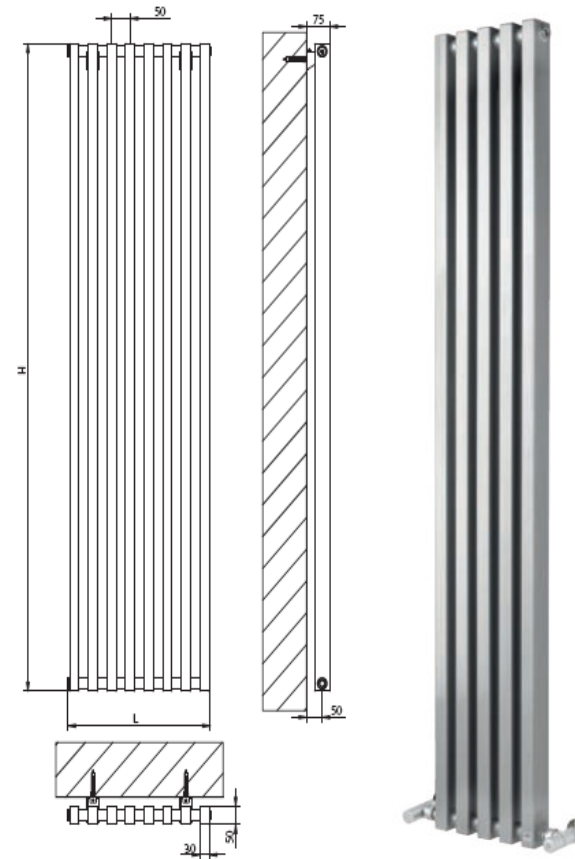

Zoom (Vertical) Designer Radiator

Code Vertical	Height (mm)	Width (mm)	Depth (mm)	Watts Δt 50 °C	Btu's Δt 50 °C	White exc. VAT	Colour exc. VAT	Special Finish exc. VAT
ZV700/06V	700	290	50	474	1617	£415.13	£498.15	Please call
ZV700/10V	700	490	50	790	2696	£609.25	£731.11	Please call
ZV700/14V	700	690	50	1106	3774	£803.37	£964.04	Please call
ZV700/18V	700	890	50	1422	4853	£997.49	£1196.98	Please call
ZV100/06V	1000	290	50	618	2109	£430.29	£516.35	Please call
ZV100/10V	1000	290	50	1030	3515	£633.17	£759.80	Please call
ZV100/14V	1000	690	50	1442	4921	£836.05	£1003.26	Please call
ZV100/18V	1000	890	50	1854	6327	£1038.93	£1246.71	Please call
ZV150/06V	1500	290	50	864	2948	£454.81	£545.77	Please call
ZV150/10V	1500	490	50	1440	4917	£673.49	£808.19	Please call
ZV150/14V	1500	690	50	2016	6880	£892.17	£1070.60	Please call
ZV150/18V	1500	890	50	2592	8846	£1110.85	£1333.02	Please call
ZV180/06V	1800	290	50	1032	3522	£470.54	£564.65	Please call
ZV180/10V	1800	490	50	1720	5870	£699.10	£838.92	Please call
ZV180/14V	1800	690	50	2408	8218	£927.66	£1113.19	Please call
ZV180/18V	1800	890	50	3096	10566	£1156.22	£1387.46	Please call

Other sizes are available on request. Standard colour is RAL9010 White. For a full range of colours please contact Walney UK. Valves are not included. All radiators come complete with the necessary brackets and air vents.