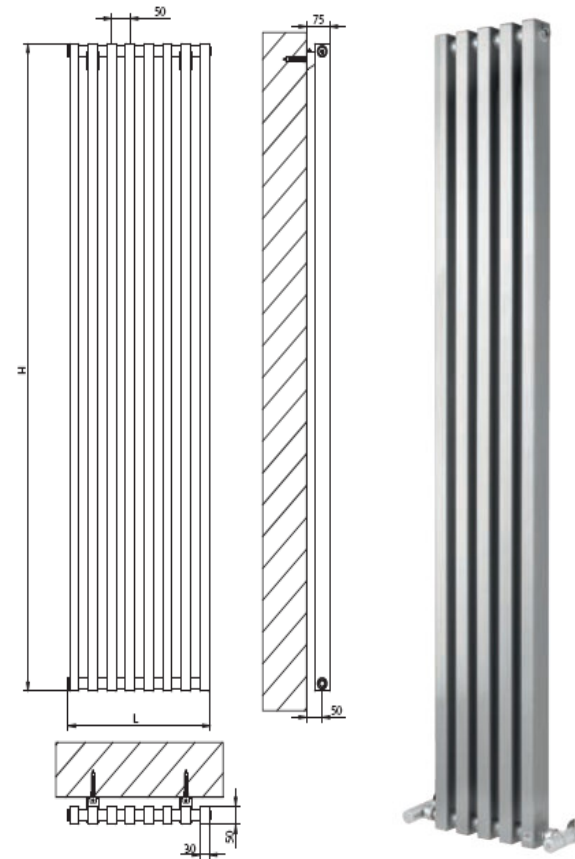

# Zoom (Vertical) Designer Radiator

Code Vertical	Height (mm)	Width (mm)	Depth (mm)	Watts $\Delta t$ 50 °C	Btu's $\Delta t$ 50 °C	White exc. VAT	Colour exc. VAT	Special Finish exc. VAT
ZV700/06V	700	290	50	474	1617	£415.13	£498.15	Please call
ZV700/10V	700	490	50	790	2696	£609.25	£731.11	Please call
ZV700/14V	700	690	50	1106	3774	£803.37	£964.04	Please call
ZV700/18V	700	890	50	1422	4853	£997.49	£1196.98	Please call
ZV100/06V	1000	290	50	618	2109	£430.29	£516.35	Please call
ZV100/10V	1000	290	50	1030	3515	£633.17	£759.80	Please call
ZV100/14V	1000	690	50	1442	4921	£836.05	£1003.26	Please call
ZV100/18V	1000	890	50	1854	6327	£1038.93	£1246.71	Please call
ZV150/06V	1500	290	50	864	2948	£454.81	£545.77	Please call
ZV150/10V	1500	490	50	1440	4917	£673.49	£808.19	Please call
ZV150/14V	1500	690	50	2016	6880	£892.17	£1070.60	Please call
ZV150/18V	1500	890	50	2592	8846	£1110.85	£1333.02	Please call
ZV180/06V	1800	290	50	1032	3522	£470.54	£564.65	Please call
ZV180/10V	1800	490	50	1720	5870	£699.10	£838.92	Please call
ZV180/14V	1800	690	50	2408	8218	£927.66	£1113.19	Please call
ZV180/18V	1800	890	50	3096	10566	£1156.22	£1387.46	Please call

Other sizes are available on request. Standard colour is RAL9010 White. For a full range of colours please contact Walney UK. Valves are not included. All radiators come complete with the necessary brackets and air vents.