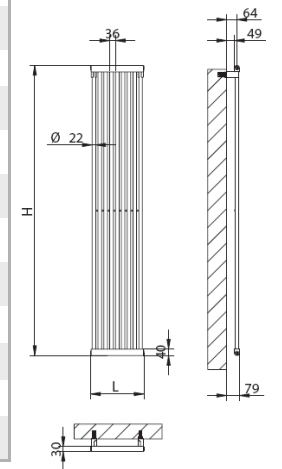

Code Vertical	Height (mm)	Width (mm)	Depth (mm)	Watts Δt 50 °C	Btu's Δt 50 °C	White exc. VAT	Colour exc. VAT	Special Finish exc. VAT
TV500/05H	n/a	n/a	n/a	n/a	n/a	n/a	n/a	n/a
TV500/08H	n/a	n/a	n/a	n/a	n/a	n/a	n/a	n/a
TV500/12H	n/a	n/a	n/a	n/a	n/a	n/a	n/a	n/a
TV500/15H	n/a	n/a	n/a	n/a	n/a	n/a	n/a	n/a
TV900/05H	181	900	30	215	733	£149.82	£179.78	Please call
TV900/08H	289	900	30	344	1174	£193.35	£232.02	Please call
TV900/12H	433	900	30	516	1761	£251.39	£301.67	Please call
TV900/15H	541	900	30	645	2201	£294.92	£353.90	Please call
TV150/05H	181	1500	30	340	1160	£186.27	£223.52	Please call
TV150/08H	289	1500	30	544	1856	£237.69	£285.23	Please call
TV150/12H	433	1500	30	816	2785	£306.25	£367.50	Please call
TV150/15H	541	1500	30	1020	3481	£357.67	£429.20	Please call
TV180/05H	181	1800	30	410	1399	£200.24	£240.29	Please call
TV180/08H	289	1800	30	656	2238	£259.73	£311.67	Please call
TV180/12H	433	1800	30	984	3358	£339.05	£406.86	Please call
TV180/15H	541	1800	30	1230	4197	£398.54	£478.25	Please call
TV200/05H	181	2000	30	440	1723	£213.76	£256.51	Please call
TV200/08H	289	2000	30	704	2757	£280.00	£336.00	Please call
TV200/12H	433	2000	30	1056	4136	£368.32	£441.98	Please call
TV200/15H	541	2000	30	1320	5170	£434.56	£521.47	Please call