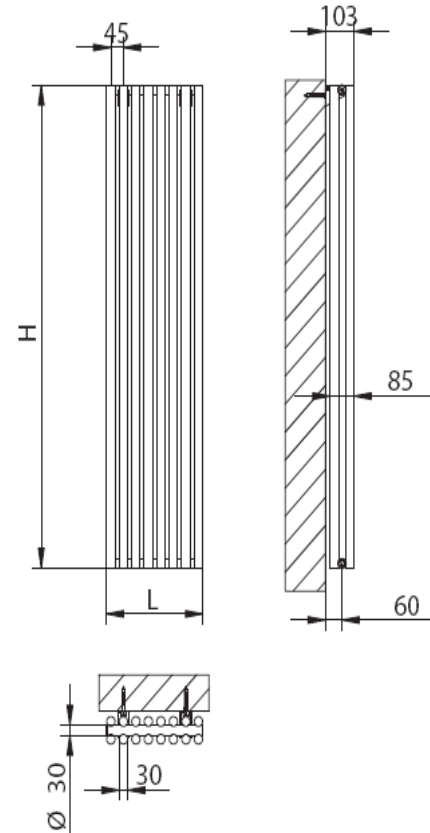

Code Vertical	Height (mm)	Width (mm)	Depth (mm)	Watts Δt 50 °C	Btu's Δt 50 °C	White exc. VAT	Colour exc. VAT	Special Finish exc. VAT
TOVD700/06V	700	210	90	308	1051	£498.07	£597.68	Please call
TOVD700/10V	700	435	90	513	1750	£692.43	£830.91	Please call
TOVD700/14V	700	615	90	718	2450	£886.79	£1076.14	Please call
TOVD700/18V	700	795	90	923	3150	£1081.15	£1297.38	Please call
TOVD150/06V	1500	210	90	634	2163	£569.27	£683.12	Please call
TOVD150/10V	1500	435	90	1056	3604	£799.23	£959.07	Please call
TOVD150/14V	1500	615	90	1479	5047	£1029.19	£1235.03	Please call
TOVD150/18V	1500	795	90	1901	6488	£1259.15	£1510.98	Please call
TOVD180/06V	1800	210	90	764	2607	£596.80	£716.16	Please call
TOVD180/10V	1800	435	90	1274	4348	£840.68	£1008.81	Please call
TOVD180/14V	1800	615	90	1783	6085	£1084.56	£1301.47	Please call
TOVD180/18V	1800	795	90	2293	7826	£1328.44	£1594.13	Please call
TOVD200/06V	2000	210	90	820	2798	£613.33	£735.99	Please call
TOVD200/10V	2000	435	90	1367	4665	£865.91	£1039.09	Please call
TOVD200/14V	2000	615	90	1914	6532	£1118.43	£1342.12	Please call
TOVD200/18V	2000	795	90	2460	8395	£1370.95	£1645.14	Please call