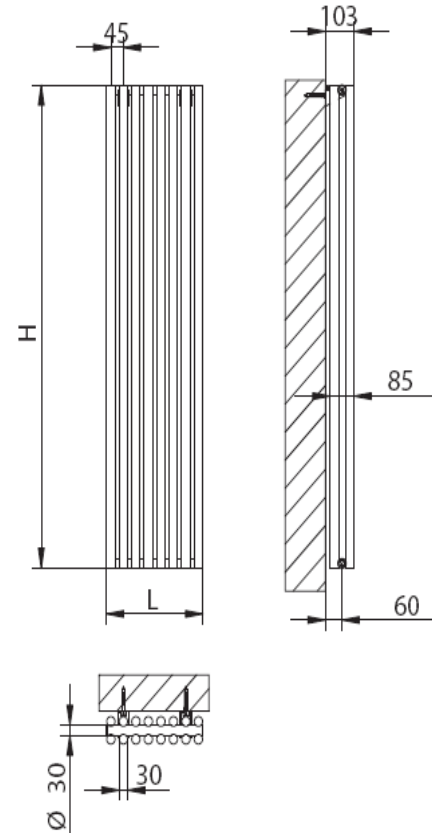

Code Vertical	Height (mm)	Width (mm)	Depth (mm)	Watts Δt 50 °C	Btu's Δt 50 °C	White exc. VAT	Colour exc. VAT	Special Finish exc. VAT
TOVD700/06V	700	210	90	308	1051	£498.07	£597.68	Please call
TOVD700/10V	700	435	90	513	1750	£692.43	£830.91	Please call
TOVD700/14V	700	615	90	718	2450	£886.79	£1076.14	Please call
TOVD700/18V	700	795	90	923	3150	£1081.15	£1297.38	Please call
TOVD150/06V	1500	210	90	634	2163	£569.27	£683.12	Please call
TOVD150/10V	1500	435	90	1056	3604	£799.23	£959.07	Please call
TOVD150/14V	1500	615	90	1479	5047	£1029.19	£1235.03	Please call
TOVD150/18V	1500	795	90	1901	6488	£1259.15	£1510.98	Please call
TOVD180/06V	1800	210	90	764	2607	£596.80	£716.16	Please call
TOVD180/10V	1800	435	90	1274	4348	£840.68	£1008.81	Please call
TOVD180/14V	1800	615	90	1783	6085	£1084.56	£1301.47	Please call
TOVD180/18V	1800	795	90	2293	7826	£1328.44	£1594.13	Please call
TOVD200/06V	2000	210	90	820	2798	£613.33	£735.99	Please call
TOVD200/10V	2000	435	90	1367	4665	£865.91	£1039.09	Please call
TOVD200/14V	2000	615	90	1914	6532	£1118.43	£1342.12	Please call
TOVD200/18V	2000	795	90	2460	8395	£1370.95	£1645.14	Please call