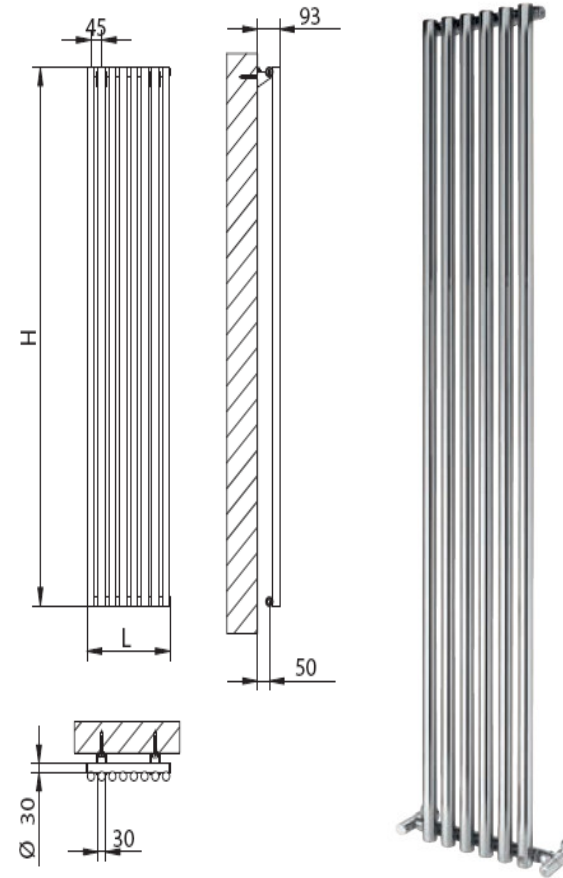

Toronto Single (Vertical) Designer Radiator

Code Vertical	Height (mm)	Width (mm)	Depth (mm)	Watts Δt 50 °C	Btu's Δt 50 °C	White exc. VAT	Colour exc. VAT	Special Finish exc. VAT
TOV700/06V	700	210	60	218	744	£327.65	£393.10	Please call
TOV700/10V	700	435	60	364	1242	£430.45	£516.54	Please call
TOV700/14V	700	615	60	509	1737	£533.25	£639.90	Please call
TOV700/18V	700	795	60	654	2232	£636.30	£763.56	Please call
TOV150/06V	1500	210	60	449	1532	£365.60	£438.72	Please call
TOV150/10V	1500	435	60	749	2556	£479.84	£575.81	Please call
TOV150/14V	1500	615	60	1049	3580	£594.08	£712.89	Please call
TOV150/18V	1500	795	60	1348	4600	£708.32	£849.98	Please call
TOV180/06V	1800	210	60	542	1849	£379.79	£455.75	Please call
TOV180/10V	1800	435	60	903	3081	£498.31	£597.97	Please call
TOV180/14V	1800	615	60	1265	4317	£616.83	£740.19	Please call
TOV180/18V	1800	795	60	1626	5549	£735.35	£882.42	Please call
TOV200/06V	2000	210	60	582	1986	£389.29	£467.15	Please call
TOV200/10V	2000	435	60	969	3307	£510.69	£612.83	Please call
TOV200/14V	2000	615	60	1357	4631	£632.09	£758.08	Please call
TOV200/18V	2000	795	60	1745	5955	£632.09	£758.51	Please call