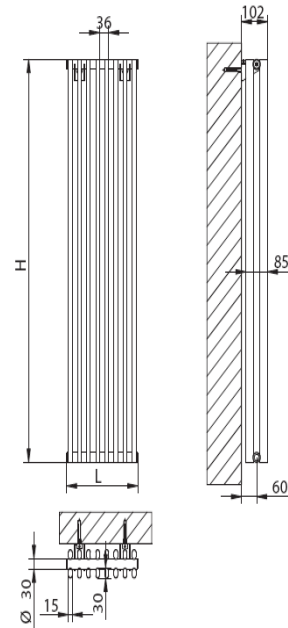

Code Vertical	Height (mm)	Width (mm)	Depth (mm)	Watts • t 50•C	Btu's • t 50•C	White exc. VAT	Colour exc. VAT	Special Finish exc. VAT
RVD500/05V	500	173	90	193	659	£306.82	£368.18	Please call
RVD500/08V	500	281	90	308	1051	£366.14	£439.37	Please call
RVD500/12V	500	425	90	462	1577	£446.93	£536.31	Please call
RVD500/15V	500	533	90	578	1972	£508.29	£609.95	Please call
RVD900/05V	900	173	90	320	1092	£335.45	£402.54	Please call
RVD900/08V	900	281	90	512	1747	£408.07	£489.68	Please call
RVD900/12V	900	425	90	768	2621	£506.25	£607.50	Please call
RVD900/15V	900	533	90	960	3276	£581.93	£698.31	Please call
RVD150/05V	1500	173	90	520	1774	£377.38	£452.85	Please call
RVD150/08V	1500	281	90	832	2836	£470.45	£564.54	Please call
RVD150/12V	1500	425	90	1248	4259	£597.27	£716.72	Please call
RVD150/15V	1500	533	90	1560	5324	£694.43	£833.32	Please call
RVD180/05V	1800	173	90	624	2129	£384.54	£461.45	Please call
RVD180/08V	1800	281	90	998	3406	£501.14	£601.37	Please call
RVD180/12V	1800	425	90	1497	5109	£642.27	£770.72	Please call
RVD180/15V	1800	533	90	1871	6385	£750.68	£900.81	Please call
RVD200/05V	2000	173	90	688	2348	£412.16	£494.59	Please call
RVD200/08V	2000	281	90	1100	3754	£522.61	£627.13	Please call
RVD200/12V	2000	425	90	1650	5631	£672.95	£807.54	Please call
RVD200/15V	2000	533	90	2063	7041	£788.52	£946.22	Please call