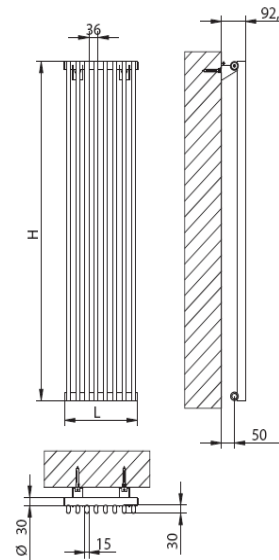

# Roma Single (Vertical) Designer Radiator

Code Vertical	Height (mm)	Width (mm)	Depth (mm)	Watts • t 50•C	Btu's • t 50•C	White exc. VAT	Colour exc. VAT	Special Finish exc. VAT
RV500/05V	500	173	60	122	125	£208.36	£250.03	Please call
RV500/08V	500	281	60	195	665	£263.74	£316.48	Please call
RV500/12V	500	425	60	292	996	£337.58	£405.09	Please call
RV500/15V	500	533	60	366	1740	£392.96	£471.5	Please call
RV900/05V	900	173	60	206	1040	£227.48	£272.97	Please call
RV900/08V	900	281	60	330	1665	£293.57	£352.28	Please call
RV900/12V	900	425	60	494	2498	£381.69	£458.03	Please call
RV900/15V	900	533	60	618	3122	£448.00	£537.60	Please call
RV150/05V	1500	173	60	332	1740	£255.30	£306.36	Please call
RV150/08V	1500	281	60	532	2785	£334.89	£401.87	Please call
RV150/12V	1500	425	60	798	4177	£441.01	£529.21	Please call
RV150/15V	1500	533	60	997	5221	£520.60	£624.72	Please call
RV180/05V	1800	173	60	394	394	£268.72	£322.46	Please call
RV180/08V	1800	281	60	631	631	£355.18	£426.21	Please call
RV180/12V	1800	425	60	946	946	£470.46	£564.55	Please call
RV180/15V	1800	533	60	1182	1182	£556.92	£668.30	Please call
RV200/05V	2000	173	60	437	437	£278.02	£333.62	Please call
RV200/08V	2000	281	60	612	3713	£369.07	£442.88	Please call
RV200/12V	2000	425	60	962	5570	£490.47	£588.56	Please call
RV200/15V	2000	533	60	1224	6962	£581.52	£697.82	Please call