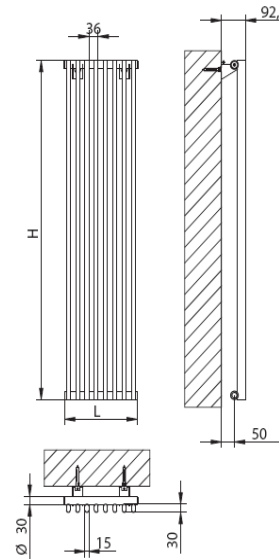

Roma Single (Vertical) Designer Radiator

Code Vertical	Height (mm)	Width (mm)	Depth (mm)	Watts • t 50•C	Btu's • t 50•C	White exc. VAT	Colour exc. VAT	Special Finish exc. VAT
RV500/05V	500	173	60	122	125	£208.36	£250.03	Please call
RV500/08V	500	281	60	195	665	£263.74	£316.48	Please call
RV500/12V	500	425	60	292	996	£337.58	£405.09	Please call
RV500/15V	500	533	60	366	1740	£392.96	£471.5	Please call
RV900/05V	900	173	60	206	1040	£227.48	£272.97	Please call
RV900/08V	900	281	60	330	1665	£293.57	£352.28	Please call
RV900/12V	900	425	60	494	2498	£381.69	£458.03	Please call
RV900/15V	900	533	60	618	3122	£448.00	£537.60	Please call
RV150/05V	1500	173	60	332	1740	£255.30	£306.36	Please call
RV150/08V	1500	281	60	532	2785	£334.89	£401.87	Please call
RV150/12V	1500	425	60	798	4177	£441.01	£529.21	Please call
RV150/15V	1500	533	60	997	5221	£520.60	£624.72	Please call
RV180/05V	1800	173	60	394	394	£268.72	£322.46	Please call
RV180/08V	1800	281	60	631	631	£355.18	£426.21	Please call
RV180/12V	1800	425	60	946	946	£470.46	£564.55	Please call
RV180/15V	1800	533	60	1182	1182	£556.92	£668.30	Please call
RV200/05V	2000	173	60	437	437	£278.02	£333.62	Please call
RV200/08V	2000	281	60	612	3713	£369.07	£442.88	Please call
RV200/12V	2000	425	60	962	5570	£490.47	£588.56	Please call
RV200/15V	2000	533	60	1224	6962	£581.52	£697.82	Please call