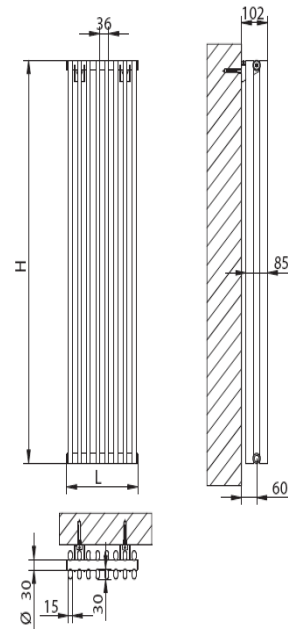

Code Vertical	Height (mm)	Width (mm)	Depth (mm)	Watts • t 50•C	Btu's • t 50•C	White exc. VAT	Colour exc. VAT	Special Finish exc. VAT
RVD500/05V	500	173	90	193	659	£306.82	£368.18	Please call
RVD500/08V	500	281	90	308	1051	£366.14	£439.37	Please call
RVD500/12V	500	425	90	462	1577	£446.93	£536.31	Please call
RVD500/15V	500	533	90	578	1972	£508.29	£609.95	Please call
RVD900/05V	900	173	90	320	1092	£335.45	£402.54	Please call
RVD900/08V	900	281	90	512	1747	£408.07	£489.68	Please call
RVD900/12V	900	425	90	768	2621	£506.25	£607.50	Please call
RVD900/15V	900	533	90	960	3276	£581.93	£698.31	Please call
RVD150/05V	1500	173	90	520	1774	£377.38	£452.85	Please call
RVD150/08V	1500	281	90	832	2836	£470.45	£564.54	Please call
RVD150/12V	1500	425	90	1248	4259	£597.27	£716.72	Please call
RVD150/15V	1500	533	90	1560	5324	£694.43	£833.32	Please call
RVD180/05V	1800	173	90	624	2129	£384.54	£461.45	Please call
RVD180/08V	1800	281	90	998	3406	£501.14	£601.37	Please call
RVD180/12V	1800	425	90	1497	5109	£642.27	£770.72	Please call
RVD180/15V	1800	533	90	1871	6385	£750.68	£900.81	Please call
RVD200/05V	2000	173	90	688	2348	£412.16	£494.59	Please call
RVD200/08V	2000	281	90	1100	3754	£522.61	£627.13	Please call
RVD200/12V	2000	425	90	1650	5631	£672.95	£807.54	Please call
RVD200/15V	2000	533	90	2063	7041	£788.52	£946.22	Please call