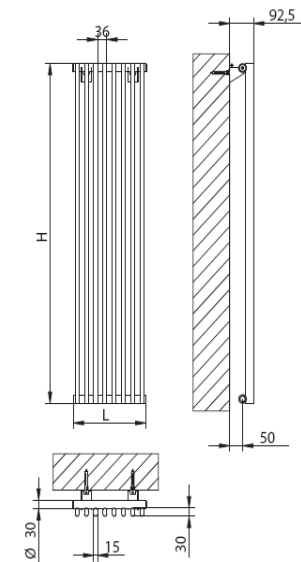

Code Vertical	Height (mm)	Width (mm)	Depth (mm)	Watts Δt 50 °C	Btu's Δt 50 °C	White exc. VAT	Colour exc. VAT	Special Finish exc. VAT
RV500/05H	n/a	n/a	n/a	n/a	n/a	n/a	n/a	n/a
RV500/08H	n/a	n/a	n/a	n/a	n/a	n/a	n/a	n/a
RV500/12H	n/a	n/a	n/a	n/a	n/a	n/a	n/a	n/a
RV500/15H	n/a	n/a	n/a	n/a	n/a	n/a	n/a	n/a
RV900/05H	173	900	90	206	1040	£227.48	£272.97	Please call
RV900/08H	281	900	90	330	1665	£293.57	£352.28	Please call
RV900/12H	425	900	90	494	2498	£381.69	£458.03	Please call
RV900/15H	533	900	90	618	3122	£448.00	£537.60	Please call
RV150/05H	173	1500	90	332	1740	£255.30	£306.36	Please call
RV150/08H	281	1500	90	532	2785	£334.89	£401.87	Please call
RV150/12H	425	1500	90	798	4177	£441.01	£529.21	Please call
RV150/15H	533	1500	90	997	5221	£520.60	£624.72	Please call
RV180/05H	173	1800	90	394	2081	£268.72	£322.46	Please call
RV180/08H	281	1800	90	631	3522	£355.18	£426.21	Please call
RV180/12H	425	1800	90	946	5283	£470.46	£564.55	Please call
RV180/15H	533	1800	90	1182	6604	£556.92	£668.30	Please call
RV200/05H	173	2000	90	437	2320	£278.02	£333.62	Please call
RV200/08H	281	2000	90	612	3713	£369.07	£442.88	Please call
RV200/12H	425	2000	90	962	5570	£490.47	£588.56	Please call
RV200/15H	533	2000	90	1224	6962	£581.52	£697.82	Please call