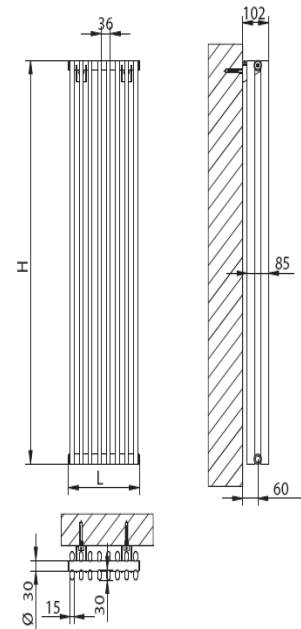

Code Vertical	Height (mm)	Width (mm)	Depth (mm)	Watts Δt 50 °C	Btu's Δt 50 °C	White exc. VAT	Colour exc. VAT	Special Finish exc. VAT
RVD500/05H	n/a	n/a	n/a	n/a	n/a	n/a	n/a	n/a
RVD500/08H	n/a	n/a	n/a	n/a	n/a	n/a	n/a	n/a
RVD500/12H	n/a	n/a	n/a	n/a	n/a	n/a	n/a	n/a
RVD500/15H	n/a	n/a	n/a	n/a	n/a	n/a	n/a	n/a
RVD900/05H	322	900	52	488	1665	£330.09	£396.11	Please call
RVD900/08H	508	900	52	781	2665	£431.70	£518.04	Please call
RVD900/12H	756	900	52	1171	3996	£567.18	£680.61	Please call
RVD900/15H	942	900	52	1464	4996	£668.79	£802.55	Please call
RVD150/05H	322	1500	52	816	2785	£370.81	£444.97	Please call
RVD150/08H	508	1500	52	1306	4457	£493.57	£592.28	Please call
RVD150/12H	756	1500	52	1958	6682	£657.25	£788.70	Please call
RVD150/15H	942	1500	52	2448	8355	£780.01	£936.01	Please call
RVD180/05H	322	1800	52	976	3331	£390.70	£468.84	Please call
RVD180/08H	508	1800	52	1562	5331	£524.23	£629.07	Please call
RVD180/12H	756	1800	52	2342	7993	£702.27	£842.72	Please call
RVD180/15H	942	1800	52	2928	9993	£835.80	£1002.96	Please call
RVD200/05H	322	2000	52	853	2911	£404.30	£485.16	Please call
RVD200/08H	508	2000	52	1706	5822	£544.97	£653.96	Please call
RVD200/12H	756	2000	52	2561	8740	£732.53	£879.03	Please call
RVD200/15H	942	2000	52	3203	10931	£873.20	£1047.84	Please call