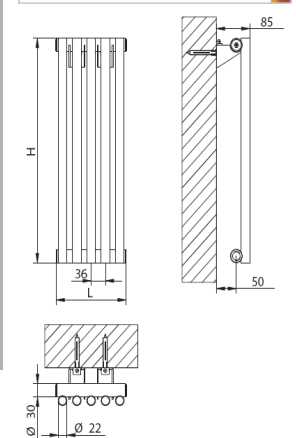

Code Vertical	Height (mm)	Width (mm)	Depth (mm)	Watts $\Delta t$ 50 °C	Btu's $\Delta t$ 50 °C	White exc. VAT	Colour exc. VAT	Special Finish exc. VAT
PV500/05H	n/a	n/a	n/a	n/a	n/a	n/a	n/a	n/a
PV500/08H	n/a	n/a	n/a	n/a	n/a	n/a	n/a	n/a
PV500/12H	n/a	n/a	n/a	n/a	n/a	n/a	n/a	n/a
PV500/15H	n/a	n/a	n/a	n/a	n/a	n/a	n/a	n/a
PV900/05H	176	900	55	207	706	£174.75	£209.70	Please call
PV900/08H	284	900	55	331	1129	£224.52	£269.42	Please call
PV900/12H	428	900	55	496	1693	£290.88	£349.05	Please call
PV900/15H	536	900	55	620	2116	£340.65	£408.78	Please call
PV150/05H	176	1500	55	319	1088	£187.59	£225.11	Please call
PV150/08H	284	1500	55	510	1740	£242.67	£291.20	Please call
PV150/12H	428	1500	55	765	2161	£316.11	£379.33	Please call
PV150/15H	536	1500	55	956	3262	£371.19	£445.43	Please call
PV180/05H	176	1800	55	378	1290	£195.21	£234.25	Please call
PV180/08H	284	1800	55	604	2061	£253.26	£303.91	Please call
PV180/12H	428	1800	55	906	3092	£330.66	£396.79	Please call
PV180/15H	536	1800	55	1133	3867	£388.71	£466.45	Please call
PV200/05H	176	2000	55	419	1430	£204.53	£245.43	Please call
PV200/08H	284	2000	55	670	2286	£265.07	£318.08	Please call
PV200/12H	428	2000	55	1005	3430	£345.79	£414.95	Please call
PV200/15H	536	2000	55	1256	4286	£406.33	£487.59	Please call