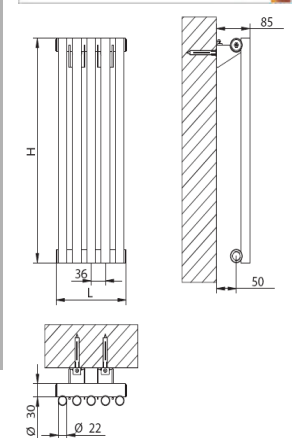

Code Vertical	Height (mm)	Width (mm)	Depth (mm)	Watts Δt 50 °C	Btu's Δt 50 °C	White exc. VAT	Colour exc. VAT	Special Finish exc. VAT
PV500/05H	n/a	n/a	n/a	n/a	n/a	n/a	n/a	n/a
PV500/08H	n/a	n/a	n/a	n/a	n/a	n/a	n/a	n/a
PV500/12H	n/a	n/a	n/a	n/a	n/a	n/a	n/a	n/a
PV500/15H	n/a	n/a	n/a	n/a	n/a	n/a	n/a	n/a
PV900/05H	176	900	55	207	706	£174.75	£209.70	Please call
PV900/08H	284	900	55	331	1129	£224.52	£269.42	Please call
PV900/12H	428	900	55	496	1693	£290.88	£349.05	Please call
PV900/15H	536	900	55	620	2116	£340.65	£408.78	Please call
PV150/05H	176	1500	55	319	1088	£187.59	£225.11	Please call
PV150/08H	284	1500	55	510	1740	£242.67	£291.20	Please call
PV150/12H	428	1500	55	765	2161	£316.11	£379.33	Please call
PV150/15H	536	1500	55	956	3262	£371.19	£445.43	Please call
PV180/05H	176	1800	55	378	1290	£195.21	£234.25	Please call
PV180/08H	284	1800	55	604	2061	£253.26	£303.91	Please call
PV180/12H	428	1800	55	906	3092	£330.66	£396.79	Please call
PV180/15H	536	1800	55	1133	3867	£388.71	£466.45	Please call
PV200/05H	176	2000	55	419	1430	£204.53	£245.43	Please call
PV200/08H	284	2000	55	670	2286	£265.07	£318.08	Please call
PV200/12H	428	2000	55	1005	3430	£345.79	£414.95	Please call
PV200/15H	536	2000	55	1256	4286	£406.33	£487.59	Please call