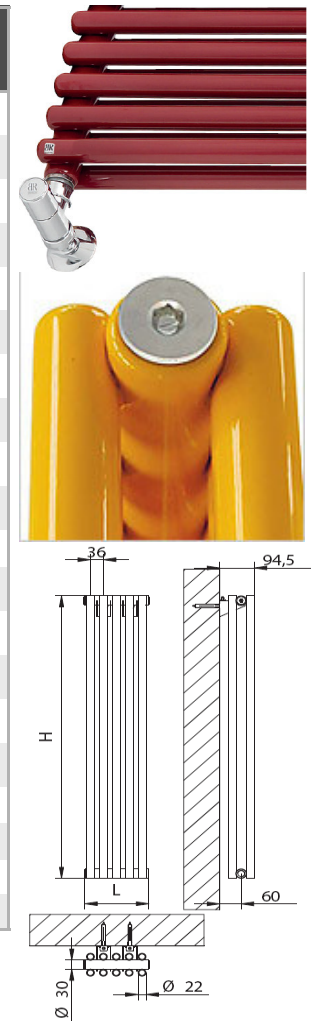

Code Vertical	Height (mm)	Width (mm)	Depth (mm)	Watts Δt 50 °C	Btu's Δt 50 °C	White exc. VAT	Colour exc. VAT	Special Finish exc. VAT
PVD500/05H	n/a	n/a	n/a	n/a	n/a	n/a	n/a	n/a
PVD500/08H	n/a	n/a	n/a	n/a	n/a	n/a	n/a	n/a
PVD500/12H	n/a	n/a	n/a	n/a	n/a	n/a	n/a	n/a
PVD500/15H	n/a	n/a	n/a	n/a	n/a	n/a	n/a	n/a
PVD900/05H	176	900	74	305	1040	£316.53	£379.83	Please call
PVD900/08H	284	900	74	488	1665	£399.36	£479.23	Please call
PVD900/12H	428	900	74	732	2498	£509.80	£611.76	Please call
PVD900/15H	536	900	74	915	3122	£592.63	£711.16	Please call
PVD150/05H	176	1500	74	505	1723	£350.97	£421.16	Please call
PVD150/08H	284	1500	74	808	2757	£444.51	£533.41	Please call
PVD150/12H	428	1500	74	1212	4136	£569.23	£683.07	Please call
PVD150/15H	536	1500	74	1515	5170	£662.77	£795.32	Please call
PVD180/05H	176	1800	74	580	1979	£364.82	£437.78	Please call
PVD180/08H	284	1800	74	928	3167	£463.49	£556.19	Please call
PVD180/12H	428	1800	74	1392	4750	£595.05	£714.06	Please call
PVD180/15H	536	1800	74	1624	5542	£693.72	£832.46	Please call
PVD200/05H	176	2000	74	640	2184	£382.53	£459.03	Please call
PVD200/08H	284	2000	74	896	3058	£497.94	£597.52	Please call
PVD200/12H	428	2000	74	1536	5242	£651.82	£782.18	Please call
PVD200/15H	536	2000	74	1920	6552	£767.23	£920.67	Please call