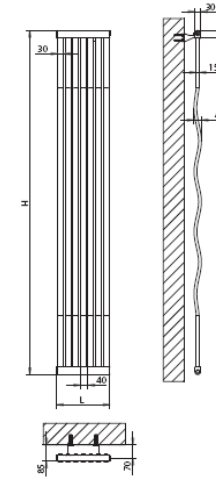

# Ocean Single and Double (Vertical) Designer Radiator

Code Single	Height (mm)	Width (mm)	Depth (mm)	Watts $\Delta t$ 50 °C	Btu's $\Delta t$ 50 °C	White exc. VAT	Colour exc. VAT	Special Finish exc. VAT
OCS180/07	1800	280	70	630	2150	£461.84	£554.21	Please call
OCS180/09	1800	360	70	823	2808	£538.74	£646.49	Please call
OCS180/11	1800	440	70	1007	3439	£615.64	£738.77	Please call
OCS180/13	1800	520	70	1190	4061	£692.54	£831.05	Please call
OCS180/15	1800	600	70	1373	4686	£769.44	£923.33	Please call
OCS180/17	1800	680	70	1556	5310	£846.34	£1015.61	Please call

Code Double	Height (mm)	Width (mm)	Depth (mm)	Watts $\Delta t$ 50 °C	Btu's $\Delta t$ 50 °C	White exc. VAT	Colour exc. VAT	Special Finish exc. VAT
OCD2180/07	1800	280	70	630	2150	£467.85	£561.42	Please call
OCD18009	1800	360	70	823	2808	£545.47	£654.56	Please call
OCD180/11	1800	440	70	1007	3439	£623.09	£747.71	Please call
OCD180/13	1800	520	70	1190	4061	£700.71	£840.85	Please call
OCD180/15	1800	600	70	1373	4686	£778.33	£933.99	Please call
OCD180/17	1800	680	70	1556	5310	£855.95	£1027.14	Please call