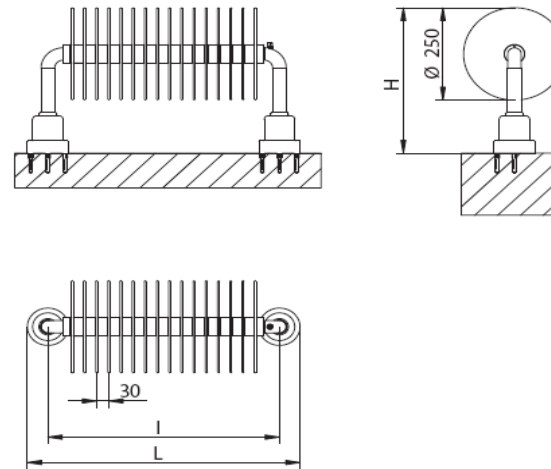

Vienna Designer Radiator

Code Vertical	Height inc. Feet (mm)	Depth (mm)	Length (mm)	Watts Δt 50 ° C	Btu's Δt 50 ° C	White exc. VAT	Colour exc. VAT	Special Finish exc. VAT
VI16	394	250	676	690	2354	£1583.94	£1900.72	Please call
VI24	394	250	916	1087	3709	£2047.53	£2457.03	Please call
VI32	394	250	1156	1425	4863	£2485.95	£2983.14	Please call

Milwaukee Designer Radiator

Code Vertical	Height inc. Feet (mm)	Depth (mm)	Length (mm)	Watts Δt 50 ° C	Btu's Δt 50 ° C	White exc. VAT	Colour exc. VAT	Special Finish exc. VAT
MIL	400	250	1005	1050	3583	n/a	n/a	£1994.03