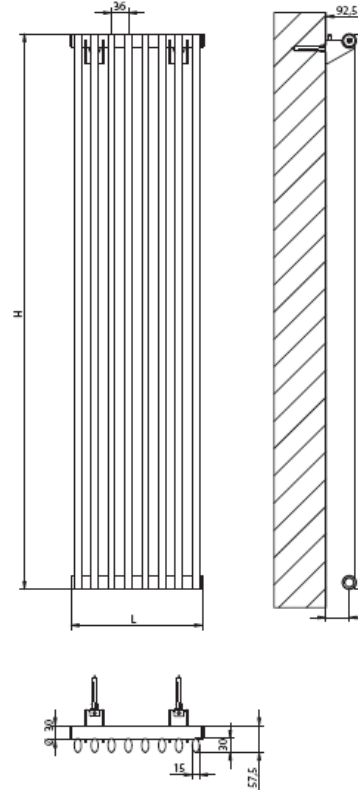

Indyanapolis Single (Vertical) Designer Radiator

Code Vertical	Height (mm)	Width (mm)	Depth (mm)	Watts Δt 50 °C	Btu's Δt 50 °C	White exc. VAT	Colour exc. VAT	Special Finish exc. VAT
INV700/06V	700	209	57.5	174	593	£310.61	£372.73	Please call
INV700/10V	700	353	57.5	290	989	£361.07	£433.28	Please call
INV700/14V	700	497	57.5	406	1385	£527.94	£633.53	Please call
INV700/18V	700	641	57.5	522	1781	£613.37	£736.04	Please call
INV150/06V	1500	209	57.5	360	1228	£333.08	£399.69	Please call
INV150/10V	1500	353	57.5	600	2047	£447.96	£537.55	Please call
INV150/14V	1500	497	57.5	840	2866	£562.84	£675.41	Please call
INV150/18V	1500	641	57.5	1080	3686	£677.72	£813.26	Please call
INV180/06V	1800	209	57.5	435	1484	£341.96	£410.35	Please call
INV180/10V	1800	353	57.5	727	2481	£462.24	£554.69	Please call
INV180/14V	1800	497	57.5	1019	3477	£582.52	£699.02	Please call
INV180/18V	1800	641	57.5	1311	4474	£702.80	£843.36	Please call
INV200/06V	2000	209	57.5	466	1590	£349.90	£419.88	Please call
INV200/10V	2000	353	57.5	776	2648	£473.66	£568.39	Please call
INV200/14V	2000	497	57.5	1086	3706	£597.42	£716.90	Please call
INV200/18V	2000	641	57.5	1396	4764	£721.18	£865.42	Please call