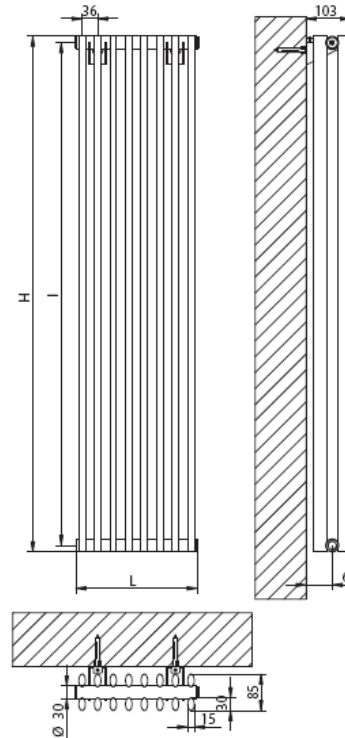

Code Vertical	Height (mm)	Width (mm)	Depth (mm)	Watts Δt 50 °C	Btu's Δt 50 °C	White exc. VAT	Colour exc. VAT	Special Finish exc. VAT
INVD700/06V	700	209	85	246	839	£432.51	£519.01	Please call
INVD700/10V	700	353	85	410	1399	£604.59	£725.51	Please call
INVD700/14V	700	497	85	574	1959	£776.67	£932.00	Please call
INVD700/18V	700	641	85	738	2518	£948.75	£1138.50	Please call
INVD150/06V	1500	209	85	508	1733	£494.12	£592.94	Please call
INVD150/10V	1500	353	85	848	2894	£701.20	£841.44	Please call
INVD150/14V	1500	497	85	1188	4054	£908.28	£1089.93	Please call
INVD150/18V	1500	641	85	1528	5215	£1115.36	£1338.43	Please call
INVD180/06V	1800	209	85	612	2088	£516.00	£619.20	Please call
INVD180/10V	1800	353	85	1020	3481	£736.90	£884.28	Please call
INVD180/14V	1800	497	85	1428	4873	£957.50	£1149.00	Please call
INVD180/18V	1800	641	85	1836	6266	£1178.10	£1413.72	Please call
INVD200/06V	2000	209	85	658	2245	£533.82	£640.58	Please call
INVD200/10V	2000	353	85	1098	3747	£762.90	£915.48	Please call
INVD200/14V	2000	497	85	1538	5249	£991.98	£1190.37	Please call
INVD200/18V	2000	641	85	1978	6750	£1221.06	£1465.27	Please call