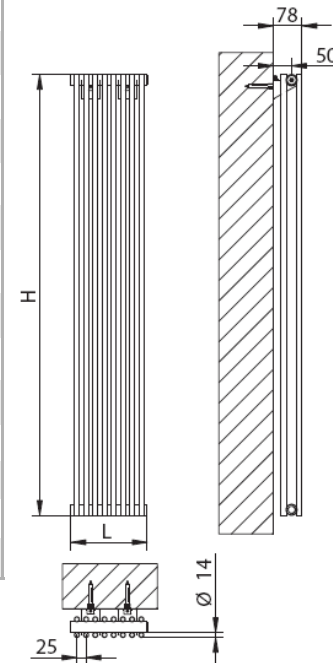

Code Vertical	Height (mm)	Width (mm)	Depth (mm)	Watts Δt 50 °C	Btu's Δt 50 °C	White exc. VAT	Colour exc. VAT	Special Finish exc. VAT
DVD500/05H	n/a	n/a	n/a	n/a	n/a	n/a	n/a	n/a
DVD500/08H	n/a	n/a	n/a	n/a	n/a	n/a	n/a	n/a
DVD500/12H	n/a	n/a	n/a	n/a	n/a	n/a	n/a	n/a
DVD500/15H	n/a	n/a	n/a	n/a	n/a	n/a	n/a	n/a
DVD900/05H	132	900	58	195	665	£287.67	£345.20	Please call
DVD900/08H	207	900	58	312	1064	£362.82	£435.38	Please call
DVD900/12H	307	900	58	468	1597	£463.02	£555.62	Please call
DVD900/15H	382	900	58	585	1996	£538.17	£645.80	Please call
DVD150/05H	132	1500	58	300	1024	£317.74	£381.29	Please call
DVD150/08H	207	1500	58	480	1638	£398.92	£478.70	Please call
DVD150/12H	307	1500	58	720	2457	£507.16	£608.59	Please call
DVD150/15H	382	1500	58	900	3071	£588.34	£706.00	Please call
DVD180/05H	132	1800	58	375	1279	£331.19	£397.43	Please call
DVD180/08H	207	1800	58	600	2048	£422.60	£507.12	Please call
DVD180/12H	307	1800	58	900	3071	£544.48	£653.27	Please call
DVD180/15H	382	1800	58	1125	3839	£635.89	£763.07	Please call
DVD200/05H	132	2000	58	410	1399	£350.32	£420.38	Please call
DVD200/08H	207	2000	58	656	2238	£450.61	£540.73	Please call
DVD200/12H	307	2000	58	984	3358	£584.33	£701.19	Please call
DVD200/15H	382	2000	58	1230	4197	£684.62	£821.54	Please call