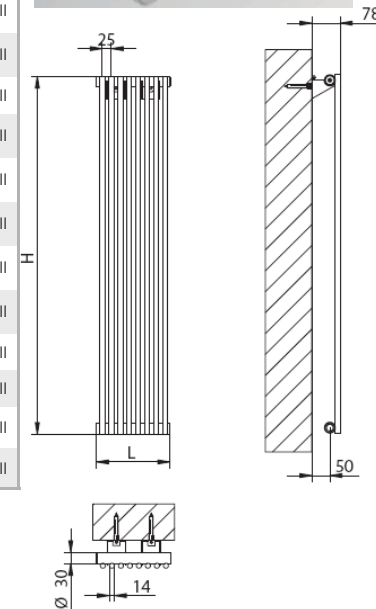

Code Vertical	Height (mm)	Width (mm)	Depth (mm)	Watts Δt 50 °C	Btu's Δt 50 °C	White exc. VAT	Colour exc. VAT	Special Finish exc. VAT
DV500/05H	n/a	n/a	n/a	n/a	n/a	n/a	n/a	n/a
DV500/08H	n/a	n/a	n/a	n/a	n/a	n/a	n/a	n/a
DV500/12H	n/a	n/a	n/a	n/a	n/a	n/a	n/a	n/a
DV500/15H	n/a	n/a	n/a	n/a	n/a	n/a	n/a	n/a
DV900/05H	132	900	44	140	477	£198.40	£238.08	Please call
DV900/08H	207	900	44	224	764	£250.24	£300.29	Please call
DV900/12H	307	900	44	336	1146	£319.36	£383.23	Please call
DV900/15H	382	900	44	420	1433	£371.20	£380.64	Please call
DV150/05H	132	1500	44	220	750	£219.13	£262.95	Please call
DV150/08H	207	1500	44	352	1201	£275.11	£330.13	Please call
DV150/12H	307	1500	44	528	1802	£349.75	£299.70	Please call
DV150/15H	382	1500	44	660	2252	£405.73	£486.87	Please call
DV180/05H	132	1800	44	260	887	£228.40	£274.08	Please call
DV180/08H	207	1800	44	416	1419	£291.43	£349.71	Please call
DV180/12H	307	1800	44	624	2129	£375.47	£450.56	Please call
DV180/15H	382	1800	44	780	2662	£438.50	£526.20	Please call
DV200/05H	132	2000	44	285	972	£233.54	£280.25	Please call
DV200/08H	207	2000	44	456	1556	£300.38	£360.45	Please call
DV200/12H	307	2000	44	684	2334	£389.50	£467.40	Please call
DV200/15H	382	2000	44	855	2918	£456.34	£547.61	Please call