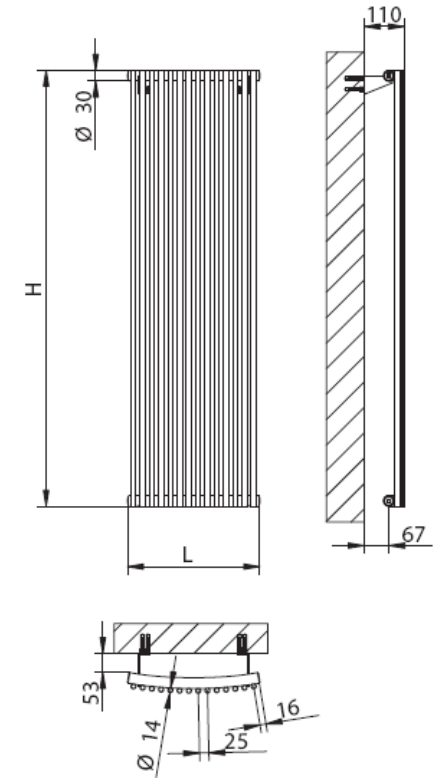

Dublino Designer Radiator

Code Vertical	Height inc. Feet (mm)	Width (mm)	Depth (mm)	Watts Δt 50 °C	Btu's Δt 50 °C	White exc. VAT	Colour exc. VAT	Special Finish exc. VAT
DR180/14	1800	357	85	728	2484	£538.80	£646.56	Please call
DR180/16	1800	407	85	832	2839	£600.02	£720.02	Please call
DR180/18	1800	457	85	936	3194	£661.24	£793.49	Please call
DR180/20	1800	507	85	1040	3549	£722.46	£866.95	Please call
DR180/22	1800	557	85	1144	3904	£783.68	£940.42	Please call
DR180/24	1800	607	85	1248	4259	£844.90	£1013.88	Please call
DR200/14	2000	357	85	798	2723	£583.17	£699.80	Please call
DR200/16	2000	407	85	912	3112	£653.37	£784.04	Please call
DR200/18	2000	457	85	1026	3501	£723.57	£868.28	Please call
DR200/20	2000	507	85	1140	3890	£793.77	£952.52	Please call
DR200/22	2000	557	85	1254	4280	£863.97	£1024.76	Please call