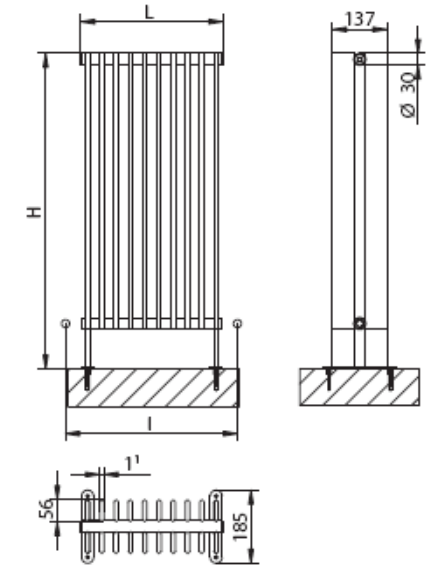

CV Double (with Feet) Designer Radiator

Code Vertical	Height inc. Feet (mm)	Width (mm)	Depth (mm)	Watts Δt 50 °C	Btu's Δt 50 °C	White exc. VAT	Colour exc. VAT	Special Finish exc. VAT
CVDF30/10	400	353	180	247	842	£545.63	£654.76	Please call
CVDF30/15	400	533	180	371	1266	£706.77	£848.12	Please call
CVDF30/20	400	713	180	494	1686	£866.87	£1040.24	Please call
CVDF30/23	400	821	180	568	1938	£964.65	£1157.58	Please call
CVDF50/10	600	353	180	402	1372	£555.70	£666.84	Please call
CVDF50/15	600	533	180	603	2058	£721.86	£866.23	Please call
CVDF50/20	600	713	180	804	2744	£887.00	£1064.40	Please call
CVDF50/23	600	821	180	925	3157	£987.78	£1185.37	Please call
CVDF70/10	800	353	180	557	1901	£580.86	£697.03	Please call
CVDF70/15	800	533	180	836	2853	£759.10	£910.92	Please call
CVDF70/20	800	713	180	1114	3802	£937.39	£1124.87	Please call
CVDF70/23	800	821	180	1281	4372	£1045.12	£1254.14	Please call