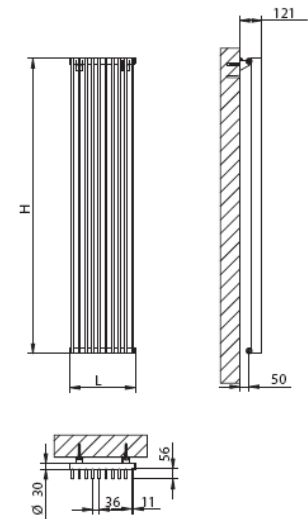

# CV Single (Horizontal or Vertical) Designer Radiator

Code Vertical	Height (mm)	Width (mm)	Depth (mm)	Watts $\Delta t$ 50 °C	Btu's $\Delta t$ 50 °C	White exc. VAT	Colour exc. VAT	Special Finish exc. VAT
CV500/05V	500	173	86	130	443	£254.66	£305.59	Please call
CV500/08V	500	281	86	208	710	£305.79	£366.95	Please call
CV500/12V	500	425	86	312	1065	£374.32	£449.18	Please call
CV500/15V	500	533	86	390	1331	£424.43	£509.31	Please call
CV900/05V	900	173	86	235	802	£281.25	£337.50	Please call
CV900/08V	900	281	86	376	1283	£336.47	£403.76	Please call
CV900/12V	900	425	86	564	1914	£409.09	£490.91	Please call
CV900/15V	900	533	86	705	2406	£473.53	£568.24	Please call
CV150/05V	1500	173	86	385	1314	£323.18	£387.81	Please call
CV150/08V	1500	281	86	616	2102	£388.63	£466.36	Please call
CV150/12V	1500	425	86	924	3153	£475.57	£570.68	Please call
CV150/15V	1500	533	86	1155	3942	£548.18	£657.81	Please call
CV180/05V	1800	173	86	465	1587	£341.59	£409.91	Please call
CV180/08V	1800	281	86	744	2539	£403.97	£484.76	Please call
CV180/12V	1800	425	86	1116	3808	£518.52	£622.22	Please call
CV180/15V	1800	533	86	1395	4761	£621.81	£746.17	Please call
CV200/05V	2000	173	86	505	1723	£358.98	£430.77	Please call
CV200/08V	2000	281	86	808	2757	£438.75	£526.50	Please call
CV200/12V	2000	425	86	1212	4136	£576.82	£1141.07	Please call
CV200/15V	2000	533	86	1515	5170	£694.43	£1392.81	Please call