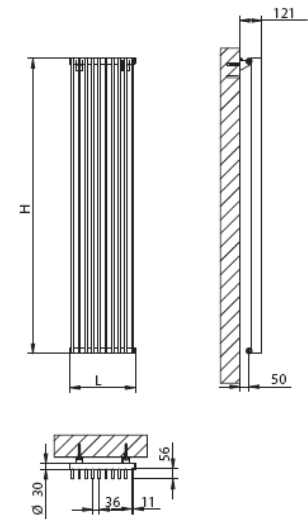

CV Single (Horizontal or Vertical) Designer Radiator

Code Vertical	Height (mm)	Width (mm)	Depth (mm)	Watts Δt 50 °C	Btu's Δt 50 °C	White exc. VAT	Colour exc. VAT	Special Finish exc. VAT
CV500/05V	500	173	86	130	443	£254.66	£305.59	Please call
CV500/08V	500	281	86	208	710	£305.79	£366.95	Please call
CV500/12V	500	425	86	312	1065	£374.32	£449.18	Please call
CV500/15V	500	533	86	390	1331	£424.43	£509.31	Please call
CV900/05V	900	173	86	235	802	£281.25	£337.50	Please call
CV900/08V	900	281	86	376	1283	£336.47	£403.76	Please call
CV900/12V	900	425	86	564	1914	£409.09	£490.91	Please call
CV900/15V	900	533	86	705	2406	£473.53	£568.24	Please call
CV150/05V	1500	173	86	385	1314	£323.18	£387.81	Please call
CV150/08V	1500	281	86	616	2102	£388.63	£466.36	Please call
CV150/12V	1500	425	86	924	3153	£475.57	£570.68	Please call
CV150/15V	1500	533	86	1155	3942	£548.18	£657.81	Please call
CV180/05V	1800	173	86	465	1587	£341.59	£409.91	Please call
CV180/08V	1800	281	86	744	2539	£403.97	£484.76	Please call
CV180/12V	1800	425	86	1116	3808	£518.52	£622.22	Please call
CV180/15V	1800	533	86	1395	4761	£621.81	£746.17	Please call
CV200/05V	2000	173	86	505	1723	£358.98	£430.77	Please call
CV200/08V	2000	281	86	808	2757	£438.75	£526.50	Please call
CV200/12V	2000	425	86	1212	4136	£576.82	£1141.07	Please call
CV200/15V	2000	533	86	1515	5170	£694.43	£1392.81	Please call

Other sizes are available on request. Standard colour is RAL9010 White. For a full range of colour options, please contact Walney UK. Valves are not included. All radiators come complete with the necessary brackets and air vents.

All prices are exclusive of VAT. Orders under £750 (exc. VAT) will be subject to a carriage charge. Walney UK reserves the right to alter design, specifications and prices without prior notice.