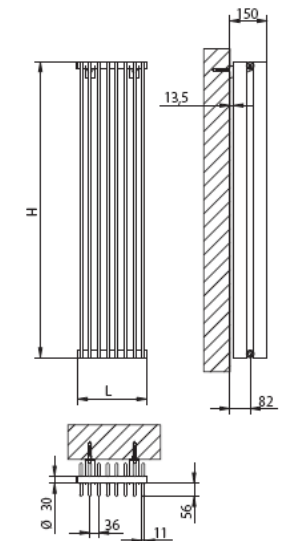

Code Vertical	Height (mm)	Width (mm)	Depth (mm)	Watts $\Delta t$ 50 °C	Btu's $\Delta t$ 50 °C	White exc. VAT	Colour exc. VAT	Special Finish exc. VAT
CVD500/05H	n/a	n/a	n/a	n/a	n/a	n/a	n/a	n/a
CVD500/08H	n/a	n/a	n/a	n/a	n/a	n/a	n/a	n/a
CVD500/12H	n/a	n/a	n/a	n/a	n/a	n/a	n/a	n/a
CVD500/15H	n/a	n/a	n/a	n/a	n/a	n/a	n/a	n/a
CVD900/05H	173	900	112	364	1242	£264.05	£316.86	Please call
CVD900/08H	281	900	112	583	1989	£422.48	£506.97	Please call
CVD900/12H	425	900	112	874	2981	£633.72	£760.46	Please call
CVD900/15H	533	900	112	1093	3730	£792.15	£950.58	Please call
CVD150/05H	173	1500	112	597	2037	£302.85	£363.42	Please call
CVD150/08H	281	1500	112	955	3259	£484.56	£581.47	Please call
CVD150/12H	425	1500	112	1432	4887	£726.84	£872.21	Please call
CVD150/15H	533	1500	112	1790	6109	£908.55	£1090.26	Please call
CVD180/05H	173	1800	112	721	2460	£340.75	£408.90	Please call
CVD180/08H	281	1800	112	1153	3935	£545.20	£654.24	Please call
CVD180/12H	425	1800	112	1730	5905	£817.80	£981.36	Please call
CVD180/15H	533	1800	112	2162	7379	£1022.25	£1226.70	Please call
CVD200/05H	173	2000	112	783	2672	£378.45	£454.14	Please call
CVD200/08H	281	2000	112	1252	4273	£605.52	£726.62	Please call
CVD200/12H	425	2000	112	1879	6412	£908.28	£1089.93	Please call
CVD200/15H	533	2000	112	2348	8014	£1135.35	£1362.42	Please call