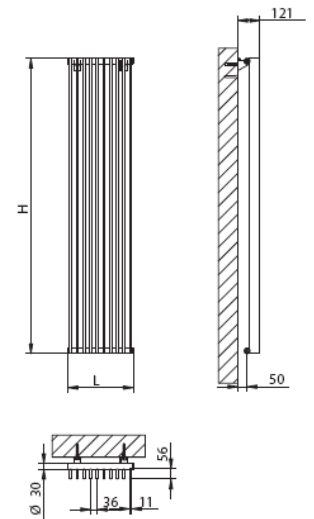

Code Vertical	Height (mm)	Width (mm)	Depth (mm)	Watts $\Delta t$ 50 °C	Btu's $\Delta t$ 50 °C	White exc. VAT	Colour exc. VAT	Special Finish exc. VAT
CV500/05H	n/a	n/a	n/a	n/a	n/a	n/a	n/a	n/a
CV500/08H	n/a	n/a	n/a	n/a	n/a	n/a	n/a	n/a
CV500/12H	n/a	n/a	n/a	n/a	n/a	n/a	n/a	n/a
CV500/15H	n/a	n/a	n/a	n/a	n/a	n/a	n/a	n/a
CV900/05H	322	900	86	235	802	£342.99	£411.59	Please call
CV900/08H	281	900	86	376	1283	£477.81	£573.37	Please call
CV900/12H	425	900	86	564	1914	£657.57	£789.08	Please call
CV900/15H	533	900	86	705	2406	£792.39	£950.87	Please call
CV150/05H	173	1500	86	385	1314	£383.07	£459.68	Please call
CV150/08H	281	1500	86	616	2102	£540.45	£648.54	Please call
CV150/12H	425	1500	86	924	3153	£750.29	£900.35	Please call
CV150/15H	533	1500	86	1155	3942	£907.67	£1089.20	Please call
CV180/05H	173	1800	86	465	1587	£420.97	£505.16	Please call
CV180/08H	281	1800	86	744	2539	£600.82	£720.98	Please call
CV180/12H	425	1800	86	1116	3808	£840.62	£1008.74	Please call
CV180/15H	533	1800	86	1395	4761	£1020.47	£1224.56	Please call
CV200/05H	173	2000	86	505	1723	£461.38	£553.65	Please call
CV200/08H	281	2000	86	808	2757	£691.17	£805.40	Please call
CV200/12H	425	2000	86	1212	4136	£950.89	£1141.07	Please call
CV200/15H	533	2000	86	1515	5170	£1160.68	£1392.81	Please call