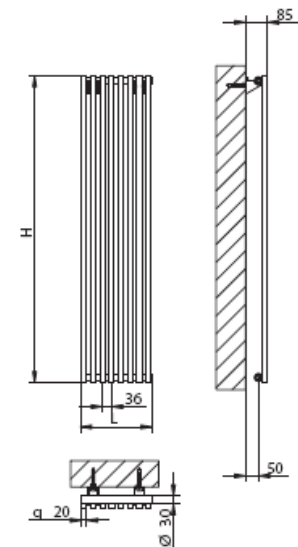

Colonia Single (Horizontal or Vertical) Designer Radiator

Code Vertical	Height (mm)	Width (mm)	Depth (mm)	Watts Δt 50 °C	Btu's Δt 50 °C	White exc. VAT	Colour exc. VAT	Special Finish exc. VAT
CLV700/06V	706	220	50	162	553	£256.03	£307.24	Please call
CLV700/10V	706	364	50	269	918	£350.15	£420.18	Please call
CLV700/14V	706	508	50	376	1283	£444.27	£533.12	Please call
CLV700/18V	706	652	50	483	6243	£538.39	£646.07	Please call
CLV180/06V	1806	220	50	399	1361	£294.71	£353.65	Please call
CLV180/10V	1806	364	50	665	2269	£410.71	£492.85	Please call
CLV180/14V	1806	508	50	931	3177	£526.71	£632.05	Please call
CLV180/18V	1806	652	50	1197	4085	£642.71	£771.25	Please call
CLV200/06V	2006	220	50	428	1460	£297.11	£356.53	Please call
CLV200/10V	2006	364	50	714	2436	£417.30	£500.76	Please call
CLV200/14V	2006	508	50	999	3409	£537.50	£645.00	Please call
CLV200/18V	2006	652	50	1285	4386	£657.70	£789.24	Please call

Code Horizontal	Height (mm)	Width (mm)	Depth (mm)	Watts Δt 50 °C	Btu's Δt 50 °C	White exc. VAT	Colour exc. VAT	Special Finish exc. VAT
CLV700/06H	220	706	50	162	553	£256.03	£307.24	Please call
CLV700/10H	364	706	50	269	918	£350.15	£420.18	Please call
CLV700/14H	508	706	50	376	1283	£444.27	£533.12	Please call
CLV700/18H	652	706	50	483	6243	£538.39	£646.07	Please call
CLV180/06H	220	1806	50	399	1361	£294.71	£353.65	Please call
CLV180/10H	364	1806	50	665	2269	£410.71	£492.85	Please call
CLV180/14H	508	1806	50	931	3177	£526.71	£632.05	Please call
CLV180/18H	652	1806	50	1197	4085	£642.71	£771.25	Please call
CLV200/06H	220	2006	50	428	1460	£297.11	£356.53	Please call
CLV200/10H	364	2006	50	714	2436	£417.30	£500.76	Please call
CLV200/14H	508	2006	50	999	3409	£537.50	£645.00	Please call
CLV200/18H	652	2006	50	1285	4386	£657.70	£789.24	Please call