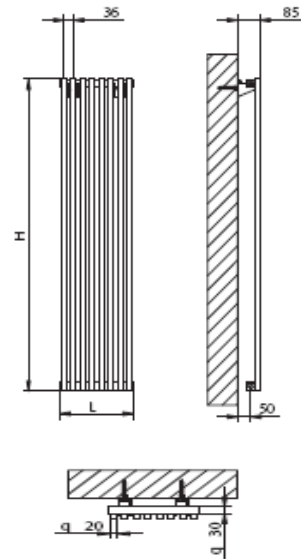

Code Horizontal	Height (mm)	Width (mm)	Depth (mm)	Watts $\Delta t$ 50 °C	Btu's $\Delta t$ 50 °C	White exc. VAT	Colour exc. VAT	Special Finish exc. VAT
BV700/08H	284	706	50	215	734	£356.94	£428.33	Please call
BV700/12H	428	706	50	322	1099	£454.98	£545.97	Please call
BV700/16H	572	706	50	429	1461	£553.02	£663.62	Please call
BV700/20H	716	706	50	536	1829	£651.06	£781.27	Please call
BV150/08H	284	1506	50	441	1505	£395.13	£474.16	Please call
BV150/12H	428	1506	50	662	2259	£509.05	£610.86	Please call
BV150/16H	572	1506	50	883	3013	£622.97	£747.56	Please call
BV150/20H	716	1506	50	1103	3764	£736.89	£884.27	Please call
BV150/24H	860	1506	50	1324	4519	£850.81	£1020.97	Please call
BV180/08H	284	1806	50	532	1816	£400.61	£480.73	Please call
BV180/12H	428	1806	50	798	2723	£511.65	£613.98	Please call
BV180/16V	572	1806	50	1064	3631	£511.65	£613.98	Please call
BV180/20V	716	1806	50	1330	4539	£733.73	£880.47	Please call
BV180/24V	860	1806	50	1597	5450	£844.77	£864.77	Please call
BV200/08V	284	2006	50	571	1949	£408.59	£490.31	Please call
BV200/12V	428	2006	50	857	2925	£522.03	£626.43	Please call
BV200/16V	572	2006	50	1142	3897	£522.03	£626.44	Please call
BV200/20V	716	2006	50	1428	4873	£748.91	£898.69	Please call