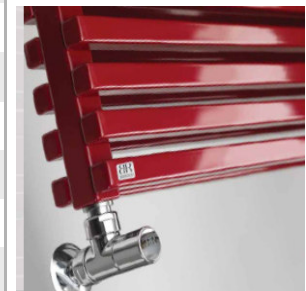

Code Horizontal	Height (mm)	Width (mm)	Depth (mm)	Watts Δt 50 °C	Btu's Δt 50 °C	White exc. VAT	Colour exc. VAT	Special Finish exc. VAT
BVD700/08H	284	706	70	304	1038	£576.47	£691.76	Please call
BVD700/12H	428	706	70	456	1556	£764.67	£917.60	Please call
BVD700/16H	572	706	70	608	2075	£952.87	£1143.44	Please call
BVD700/20H	716	706	70	760	2593	£1141.67	£1370.00	Please call
BVD150/08H	284	1506	70	624	2129	£659.37	£791.24	Please call
BVD150/12H	428	1506	70	936	3194	£882.37	£1058.84	Please call
BVD150/16H	572	1506	70	1248	4259	£1105.37	£1326.44	Please call
BVD150/20H	716	1506	70	1560	5324	£1328.37	£1594.04	Please call
BVD150/24H	860	1506	70	1872	6389	£1569.95	£1883.94	Please call
BVD180/08H	284	1806	70	752	2566	£691.59	£829.91	Please call
BVD180/12H	428	1806	70	936	3194	£928.23	£1113.87	Please call
BVD180/16V	572	1806	70	1248	4259	£1164.87	£1397.84	Please call
BVD180/20V	716	1806	70	1560	5324	£1401.51	£1681.81	Please call
BVD180/24V	860	1806	70	1872	6389	£1638.15	£1956.78	Please call
BVD200/08V	284	2006	70	808	2757	£711.01	£853.21	Please call
BVD200/12V	428	2006	70	1212	4136	£956.13	£1147.36	Please call
BVD200/16V	572	2006	70	1616	5515	£1201.25	£1441.50	Please call
BVD200/20V	716	2006	70	2020	6894	£1446.37	£1735.64	Please call