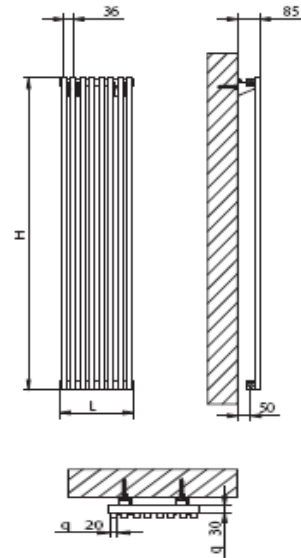

Code Horizontal	Height (mm)	Width (mm)	Depth (mm)	Watts $\Delta t$ 50 °C	Btu's $\Delta t$ 50 °C	White exc. VAT	Colour exc. VAT	Special Finish exc. VAT
BV700/08H	284	706	50	215	734	£356.94	£428.33	Please call
BV700/12H	428	706	50	322	1099	£454.98	£545.97	Please call
BV700/16H	572	706	50	429	1461	£553.02	£663.62	Please call
BV700/20H	716	706	50	536	1829	£651.06	£781.27	Please call
BV150/08H	284	1506	50	441	1505	£395.13	£474.16	Please call
BV150/12H	428	1506	50	662	2259	£509.05	£610.86	Please call
BV150/16H	572	1506	50	883	3013	£622.97	£747.56	Please call
BV150/20H	716	1506	50	1103	3764	£736.89	£884.27	Please call
BV150/24H	860	1506	50	1324	4519	£850.81	£1020.97	Please call
BV180/08H	284	1806	50	532	1816	£400.61	£480.73	Please call
BV180/12H	428	1806	50	798	2723	£511.65	£613.98	Please call
BV180/16V	572	1806	50	1064	3631	£511.65	£613.98	Please call
BV180/20V	716	1806	50	1330	4539	£733.73	£880.47	Please call
BV180/24V	860	1806	50	1597	5450	£844.77	£864.77	Please call
BV200/08V	284	2006	50	571	1949	£408.59	£490.31	Please call
BV200/12V	428	2006	50	857	2925	£522.03	£626.43	Please call
BV200/16V	572	2006	50	1142	3897	£522.03	£626.44	Please call
BV200/20V	716	2006	50	1428	4873	£748.91	£898.69	Please call