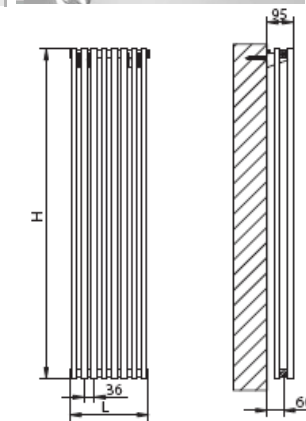

Code Horizontal	Height (mm)	Width (mm)	Depth (mm)	Watts $\Delta t$ 50 °C	Btu's $\Delta t$ 50 °C	White exc. VAT	Colour exc. VAT	Special Finish exc. VAT
BVD700/08H	284	706	70	304	1038	£576.47	£691.76	Please call
BVD700/12H	428	706	70	456	1556	£764.67	£917.60	Please call
BVD700/16H	572	706	70	608	2075	£952.87	£1143.44	Please call
BVD700/20H	716	706	70	760	2593	£1141.67	£1370.00	Please call
BVD150/08H	284	1506	70	624	2129	£659.37	£791.24	Please call
BVD150/12H	428	1506	70	936	3194	£882.37	£1058.84	Please call
BVD150/16H	572	1506	70	1248	4259	£1105.37	£1326.44	Please call
BVD150/20H	716	1506	70	1560	5324	£1328.37	£1594.04	Please call
BVD150/24H	860	1506	70	1872	6389	£1569.95	£1883.94	Please call
BVD180/08H	284	1806	70	752	2566	£691.59	£829.91	Please call
BVD180/12H	428	1806	70	936	3194	£928.23	£1113.87	Please call
BVD180/16V	572	1806	70	1248	4259	£1164.87	£1397.84	Please call
BVD180/20V	716	1806	70	1560	5324	£1401.51	£1681.81	Please call
BVD180/24V	860	1806	70	1872	6389	£1638.15	£1956.78	Please call
BVD200/08V	284	2006	70	808	2757	£711.01	£853.21	Please call
BVD200/12V	428	2006	70	1212	4136	£956.13	£1147.36	Please call
BVD200/16V	572	2006	70	1616	5515	£1201.25	£1441.50	Please call
BVD200/20V	716	2006	70	2020	6894	£1446.37	£1735.64	Please call