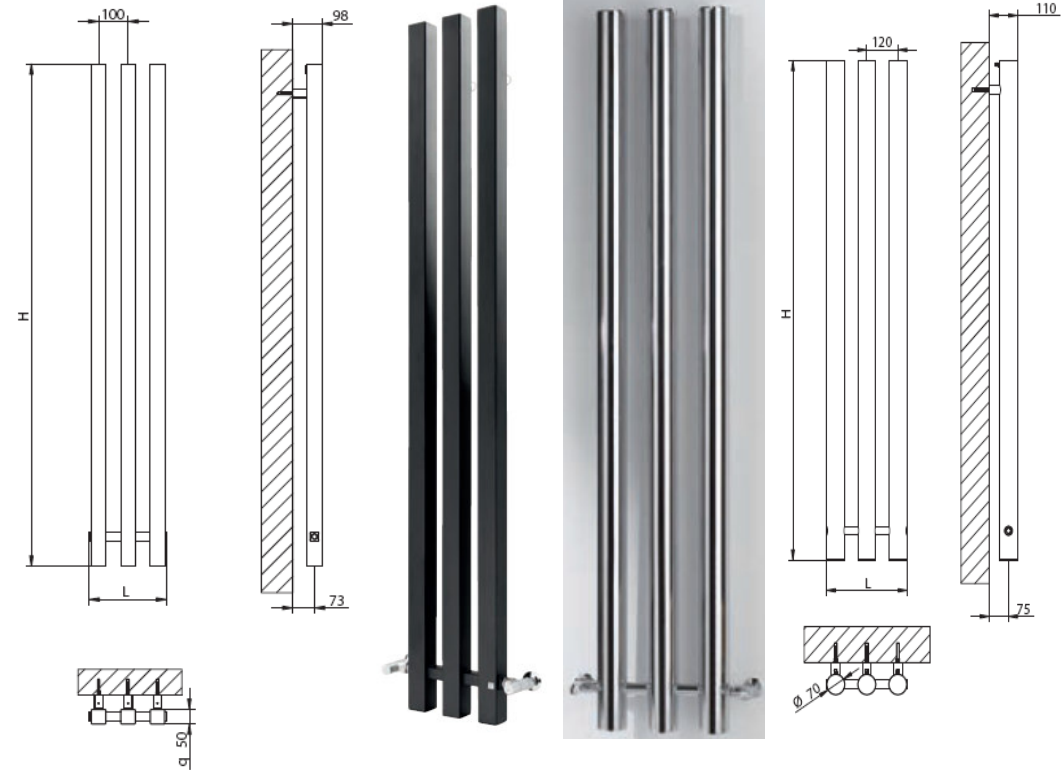

Bambu (Round or Square) Designer Radiator

Code Vertical	Height inc. Feet (mm)	Width (mm)	Depth (mm)	Watts Δt 50 °C	Btu's Δt 50 °C	White exc. VAT	Colour exc. VAT	Special Finish exc. VAT
BAB	1700	323	70	786	2873	£1575.00		
BAC	1700	323	70	786	2873		£1890.00	
BACR	1700	323	70	612	2088			£3068.18
BAQDB	1700	270	50	703	2399	£1636.36		
BAQDC	1700	270	50	702	2399		£1963.63	
BAQDCR	1700	270	50	511	1744			£3272.72

Standard colour is RAL9010 White. Valves are not included. For a full range of colours please contact Walney UK. All radiators come complete with the necessary brackets and air vents.

All prices are exclusive of VAT. Orders under £750 (exc. VAT) will be subject to a carriage charge. Walney UK reserves the right to alter design, specifications and prices without prior notice.

Bambu Square (BAQD)

Bambu Round (BA)