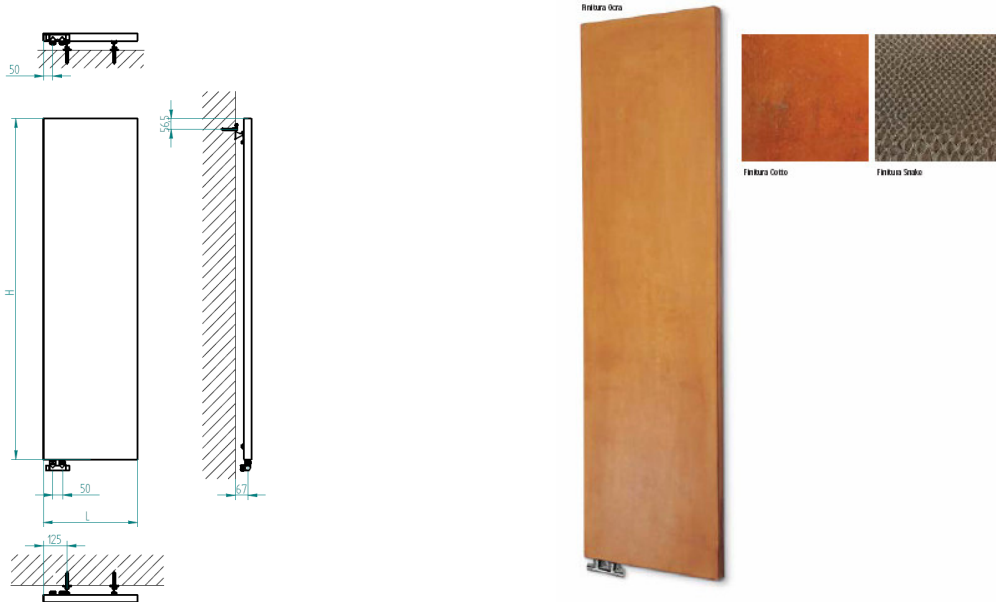

### Price List - January 2009

Model	Height mm	Width mm	Output 60°C $\Delta t$ Watts	Output 50°C $\Delta t$ Watts	Colour	Price
<b>Atene</b>						
A180C	1800	500	1390	1100	Cream	£1594.69
A180O	1800	500	1390	1100	Ochre	£1949.06
A180W	1800	500	1390	1100	White	£1949.06
A180M	1800	500	1390	1100	Mocha	£1949.06
A180S	1800	500	1390	1100	Slate	£1949.06
A200C	2000	600	1770	1400	Cream	£1712.80
A200O	2000	600	1770	1400	Ochre	£2126.25
A200W	2000	600	1770	1400	White	£2126.25
A180M	2000	600	1770	1400	Mocha	£2126.25
A180S	2000	600	1770	1400	Slate	£2126.25